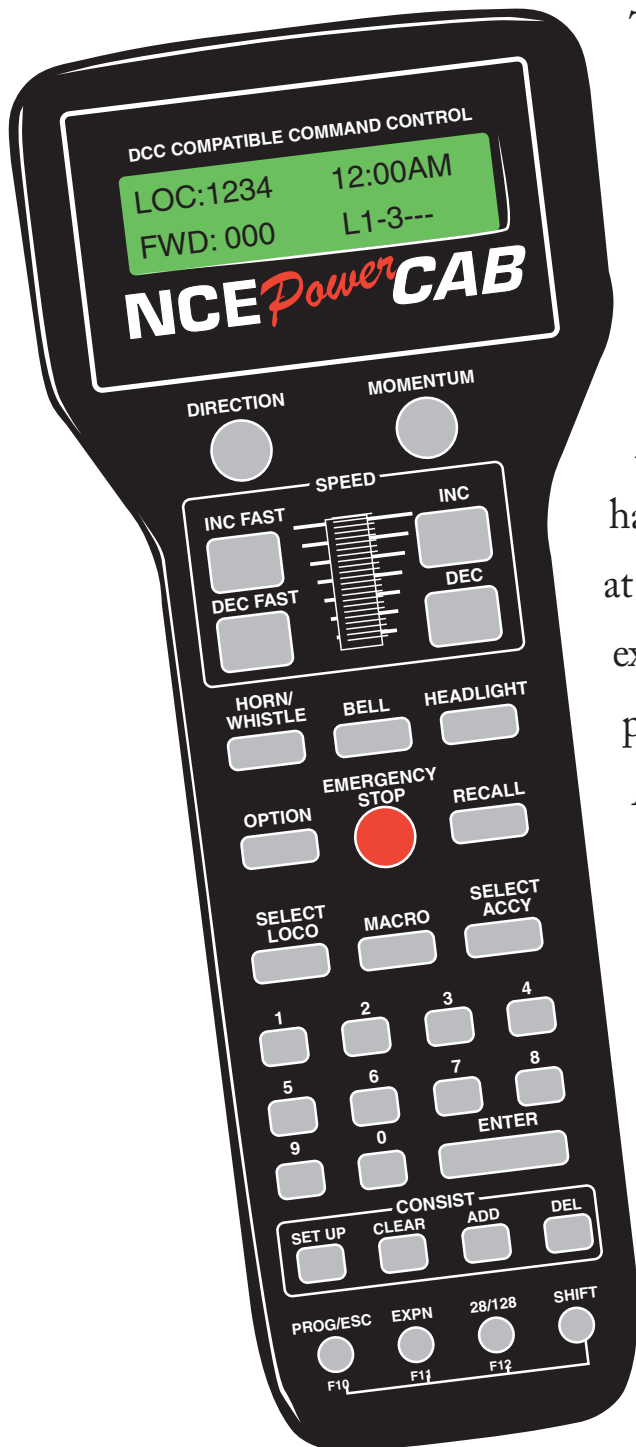

# NCE *Power* CAB

*All the Performance of the Most User Friendly DCC in the Palm of your Hand.*

This is the Knock-Out DCC Starter Set that you have been waiting for! Best price and performance ever offered in DCC. Don't confuse the PowerCab with other lookalike imitations.

## POWERCAB

A complete DCC system in the palm of your hand. All the features of the NCE PowerPro but at an entry level price. Operate up to 6 trains plus extra cabs. Wireless compatible. Includes 120/230V power supply.

*List Price \$179.95.*

*... and if you want more power and more cabs at the lowest cost? ... then you can get ...*